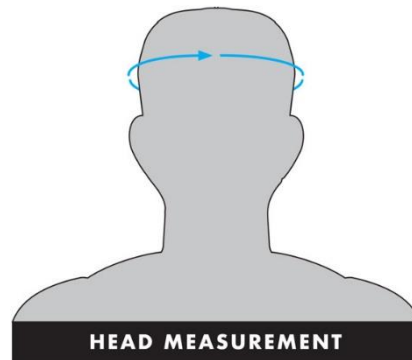

SIZE CHARTS THOR

YOUTH JERSEY SIZING

IN CM

SIZE	2XS	XS	S	M	L	XL
CHEST	51 - 53	56 - 58	61 - 64	66 - 69	71 - 73	76 - 79

YOUTH PANT SIZING

IN CM

SIZE	18	20	22	24	26	28
WAIST	46 - 48	51 - 53	56 - 58	61 - 64	66 - 69	71 - 74

YOUTH HELMET SIZING

WARNING IMPROPERLY FITTING PRODUCTS COULD CONTRIBUTE TO SERIOUS INJURY OR DEATH

HELMET FITMENT

CM

SIZE	S	M	L
HEAD SIZE	47-48	49-50	51-52

YOUTH BOOT SIZING

US SIZE	1	2	3	4	5	6	7
UK SIZE	13	1	2	3	4	5	6
EU SIZE	32	33	34	36	37	38	39

MINI BOOT SIZING

US SIZE	10	11	12	13
UK SIZE	9	10	11	12
EU SIZE	28	29	30	31

YOUTH GUARDIAN, GUARDIAN MX, SENTINEL, & SENTINEL GP ROOST DEFLECTOR SIZING

YOUTH GUARD SIZING

CM

SIZE	2XS/XS	S/M
CHEST	50-60	60-70
CHEST HEIGHT	22.5	25
BACK HEIGHT	31	33

YOUTH FORCE XP KNEE GUARD SIZING

YOUTH GUARD SIZING

CM

SIZE	YOUTH
LENGTH	40
WIDTH - UPPER	37
WIDTH - LOWER	36
ELASTIC - UPPER	30
ELASTIC - LOWER	25

YOUTH SECTOR GP & SECTOR KNEE GUARD SIZING

YOUTH GUARD SIZING